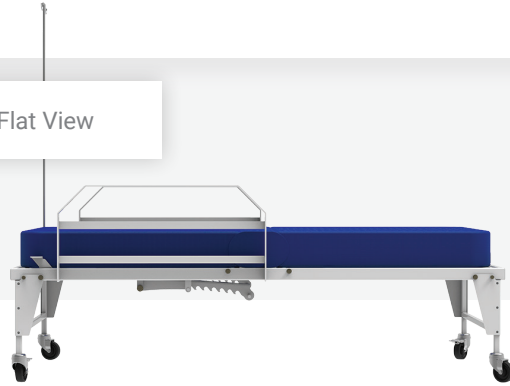

The EFB-1051 has customizable options to fit your specific needs. These include removable side rails that can double as a transport bar, removable IV stand, and a firm 6" CPSC - Cal -1633 Compliant Mattress.

DIMENSIONS W×H×L

37" × 24" × 81"

1

Caster Wheels

2 Locking, 2 Free

2

Head

Tilts from 0°-73°

450 LBS Capacity

Maximum Capacity

9

Stackable Design

Easy Setup & Store Design

DIMENSIONS W×H×L

37" × 24"* × 81"

* (Measured from the foot to the top of the flat mattress)

Flat View

Front View

Back View

Stackable Design
Domestically Made