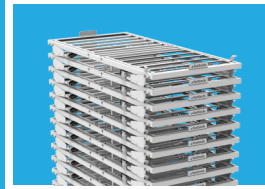

Stackable Design

Easy Setup & Store Design

DIMENSIONS W×H×L

37" × 24"* × 81"

* (Measured from the foot to the top of the flat mattress)