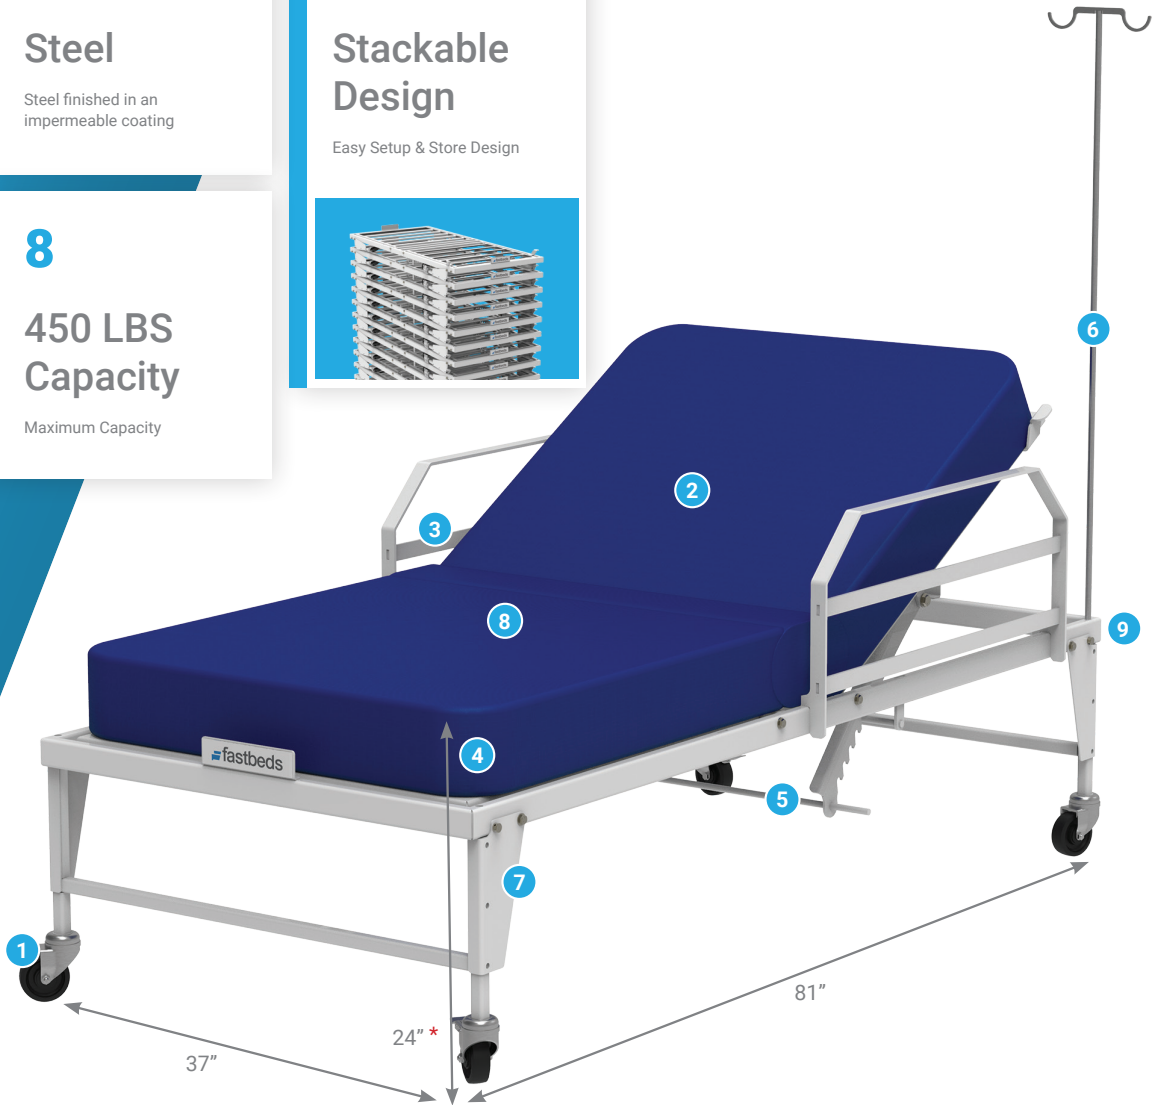

Stackable Design

Easy Setup & Store Design

DIMENSIONS W×H×L

37" × 24"* × 81"

* (Measured from the foot to the top of the flat mattress)