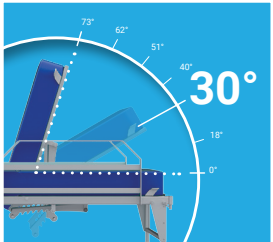

The EFB-1051 has customizable options to fit your specific needs. These include removable side rails that can double as a transport bar, removable IV stand, and a firm 6" CPSC - Cal -1633 Compliant Mattress.

DIMENSIONS W×H×L

37" × 24" × 81"

1

Caster Wheels

2 Locking, 2 Free

2

Head

Tilts from 0°-73°

3

Removable Side Rails

Doubles as a transport bar, quickly attaches to the foot of the bed

4

6" Firm Mattress

Antimicrobial Mattress
CPSC - Cal -1633 Compliant

5

Quick Release Bar