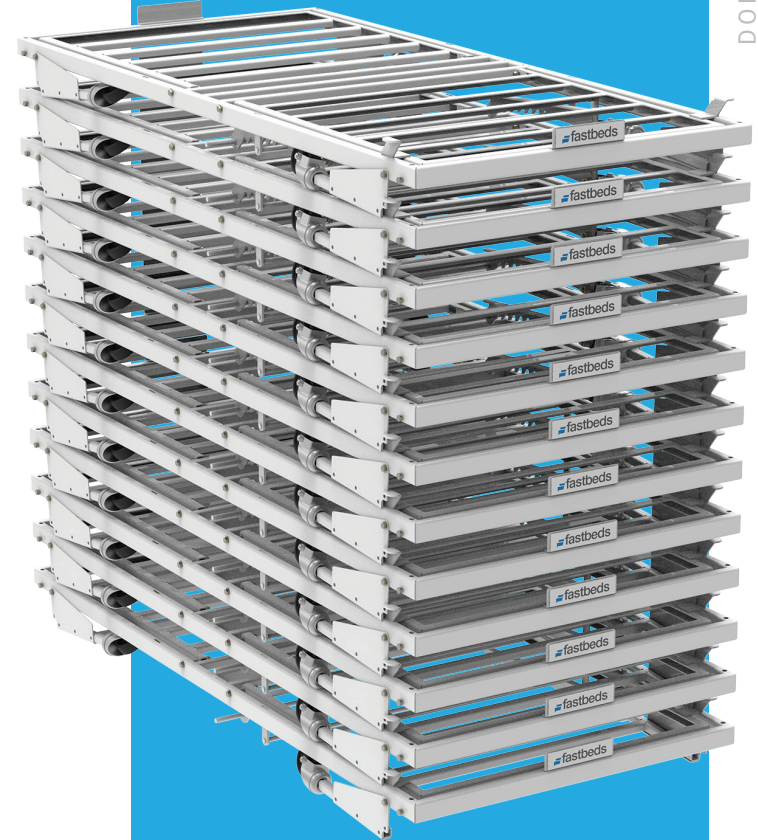

EMERGENCY
relief bed

EFB-1051

DOMESTICALLY MADE

PRODUCT overview

EFB-1051

PN EFB-1051

EMERGENCY RELIEF BED

The Emergency Relief Bed (EFB-1051) is designed for emergency medical response where mobility and quick setup are priority. This domestically-built, robust bed is constructed from steel finished with an impermeable coating.

The Emergency Relief Bed (EFB-1051) is designed with an adjustable head that can be tilted to angles of 18°, 30°, 40°, 51°, 62°, 73° which are measured from the bed lying flat. It can accommodate a maximum capacity of 450 LBS. Dimensions include a length of 81", a width of 37", and an ideal height of 24" (*Measured from the foot to the top of the flat mattress*). Fastbeds have a unique folding design which allows for easy stacking and storage.

The EFB-1051 has customizable options to fit your specific needs. These include removable side rails that can double as a transport bar, removable IV stand, and a firm 6" CPSC - Cal -1633 Compliant Mattress.

Flat View

Front View

Back View

Stackable Design
Domestically Made